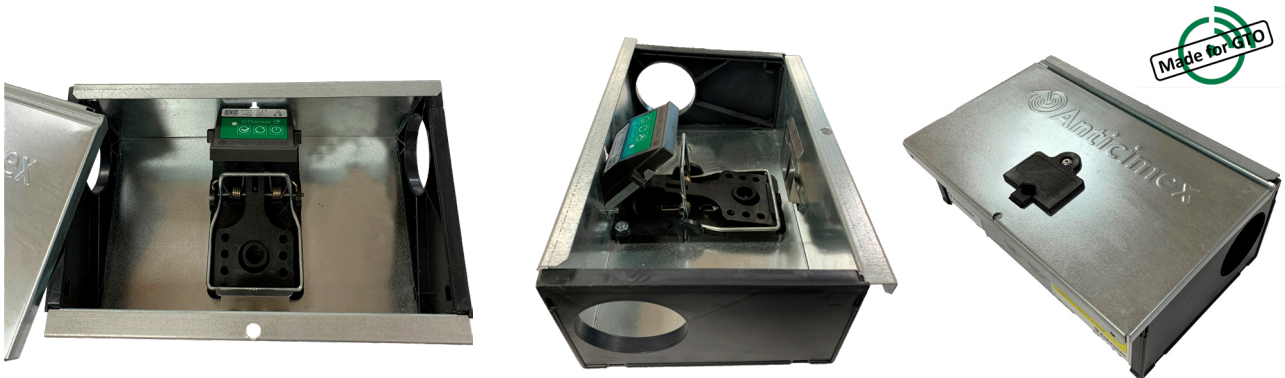

# GreenTrapOnline

Examples of GTSensor  
mounted in baitbox/taps

### TRAPPER T-REX

## CAMRO

SAFEBOX Dual Catch

SAFEBOX Single Catch